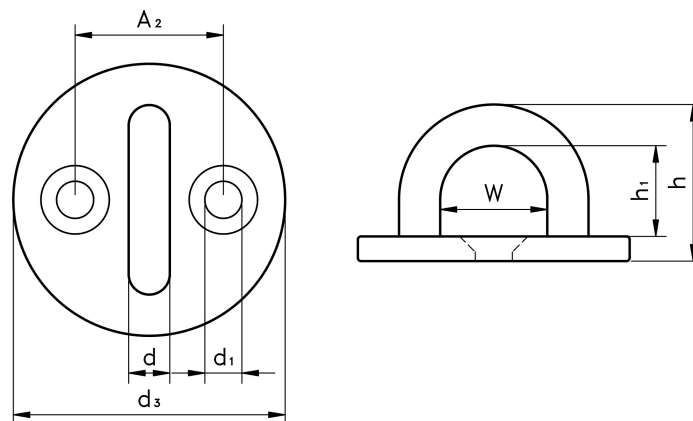

#### Product Description

Pad eye plates are available in a number of shapes and configurations, including these round pad eyes, which have 2 fixing points. Pad eyes are also referred to as a deck plates, mooring plates, fairleads and eye plates. Padeyes are often use as attachment points for staysails, reefing blocks, mounting and mast foot blocks, but also for just about anything that needs an attachment point, like a hanging basket.

Round Pad Eyes are available in three size variations: the dimensions for each are outlined in Table 1 below.

These padeyes are a stamped and welded version, not cast.

Figure 1: Round Pad Eye

Table 1: Round Pad Eye Approximate Dimensions, in mm

Type	A2	h	h1	W	d	d1	d3
A	18	19	11	13	5	4.5	33
B	22	26	17	16	6	4.5	40
C	28	32	21	20	8	4.5	50