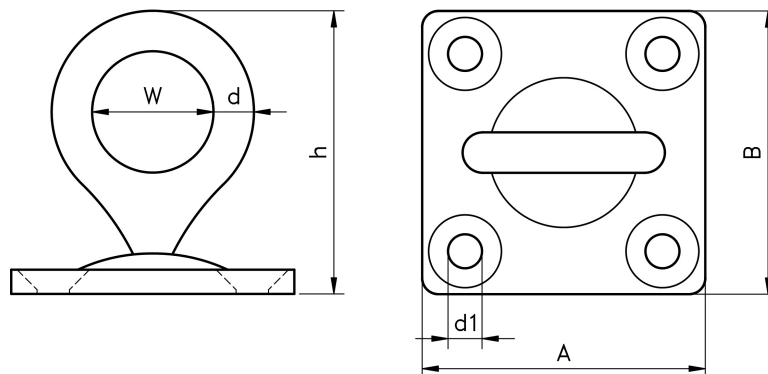

Westfield Fasteners Product Specification:

Square Pad Eye Plate with Swivel

This product guide contains the specification for Square Pad Eye Plates with a swivelling ring, a series of standard parts available from Westfield Fasteners' Marine Hardware section.

Product Description

Pad eye plates are available in a number of shapes and configurations, including these square pad eyes, which have 2 fixing points, and an integral swivelling eye attachment loop. Pad eyes are also referred to as a deck plates, mooring plates, fairleads and eye plates. Padeyes are often use as attachment points for staysails, reefing blocks, mounting and mast foot blocks, but also for just about anything that needs an attachment point, like a hanging basket.

Square Pad Eyes are available in three size variations: the dimensions for each are outlined in Table 1 below.

These padeyes are a stamped version, not cast.

Figure 1: Square Pad Eye with Swivel

Table 1: Square Pad Eye with Swivel Approximate Dimensions, in mm