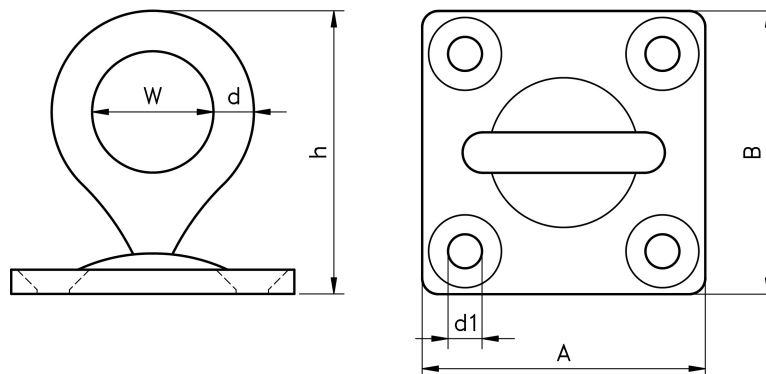

Westfield Fasteners Product Specification:

Square Pad Eye Plate with Swivel

This product guide contains the specification for Square Pad Eye Plates with a swivelling ring, a series of standard parts available from Westfield Fasteners' Marine Hardware section.

Product Description

Pad eye plates are available in a number of shapes and configurations, including these square pad eyes, which have 2 fixing points, and an integral swivelling eye attachment loop. Pad eyes are also referred to as a deck plates, mooring plates, fairleads and eye plates. Padeyes are often use as attachment points for staysails, reefing blocks, mounting and mast foot blocks, but also for just about anything that needs an attachment point, like a hanging basket.

Square Pad Eyes are available in three size variations: the dimensions for each are outlined in Table 1 below.

These padeyes are a stamped version, not cast.

Figure 1: Square Pad Eye with Swivel

Table 1: Square Pad Eye with Swivel Approximate Dimensions, in mm